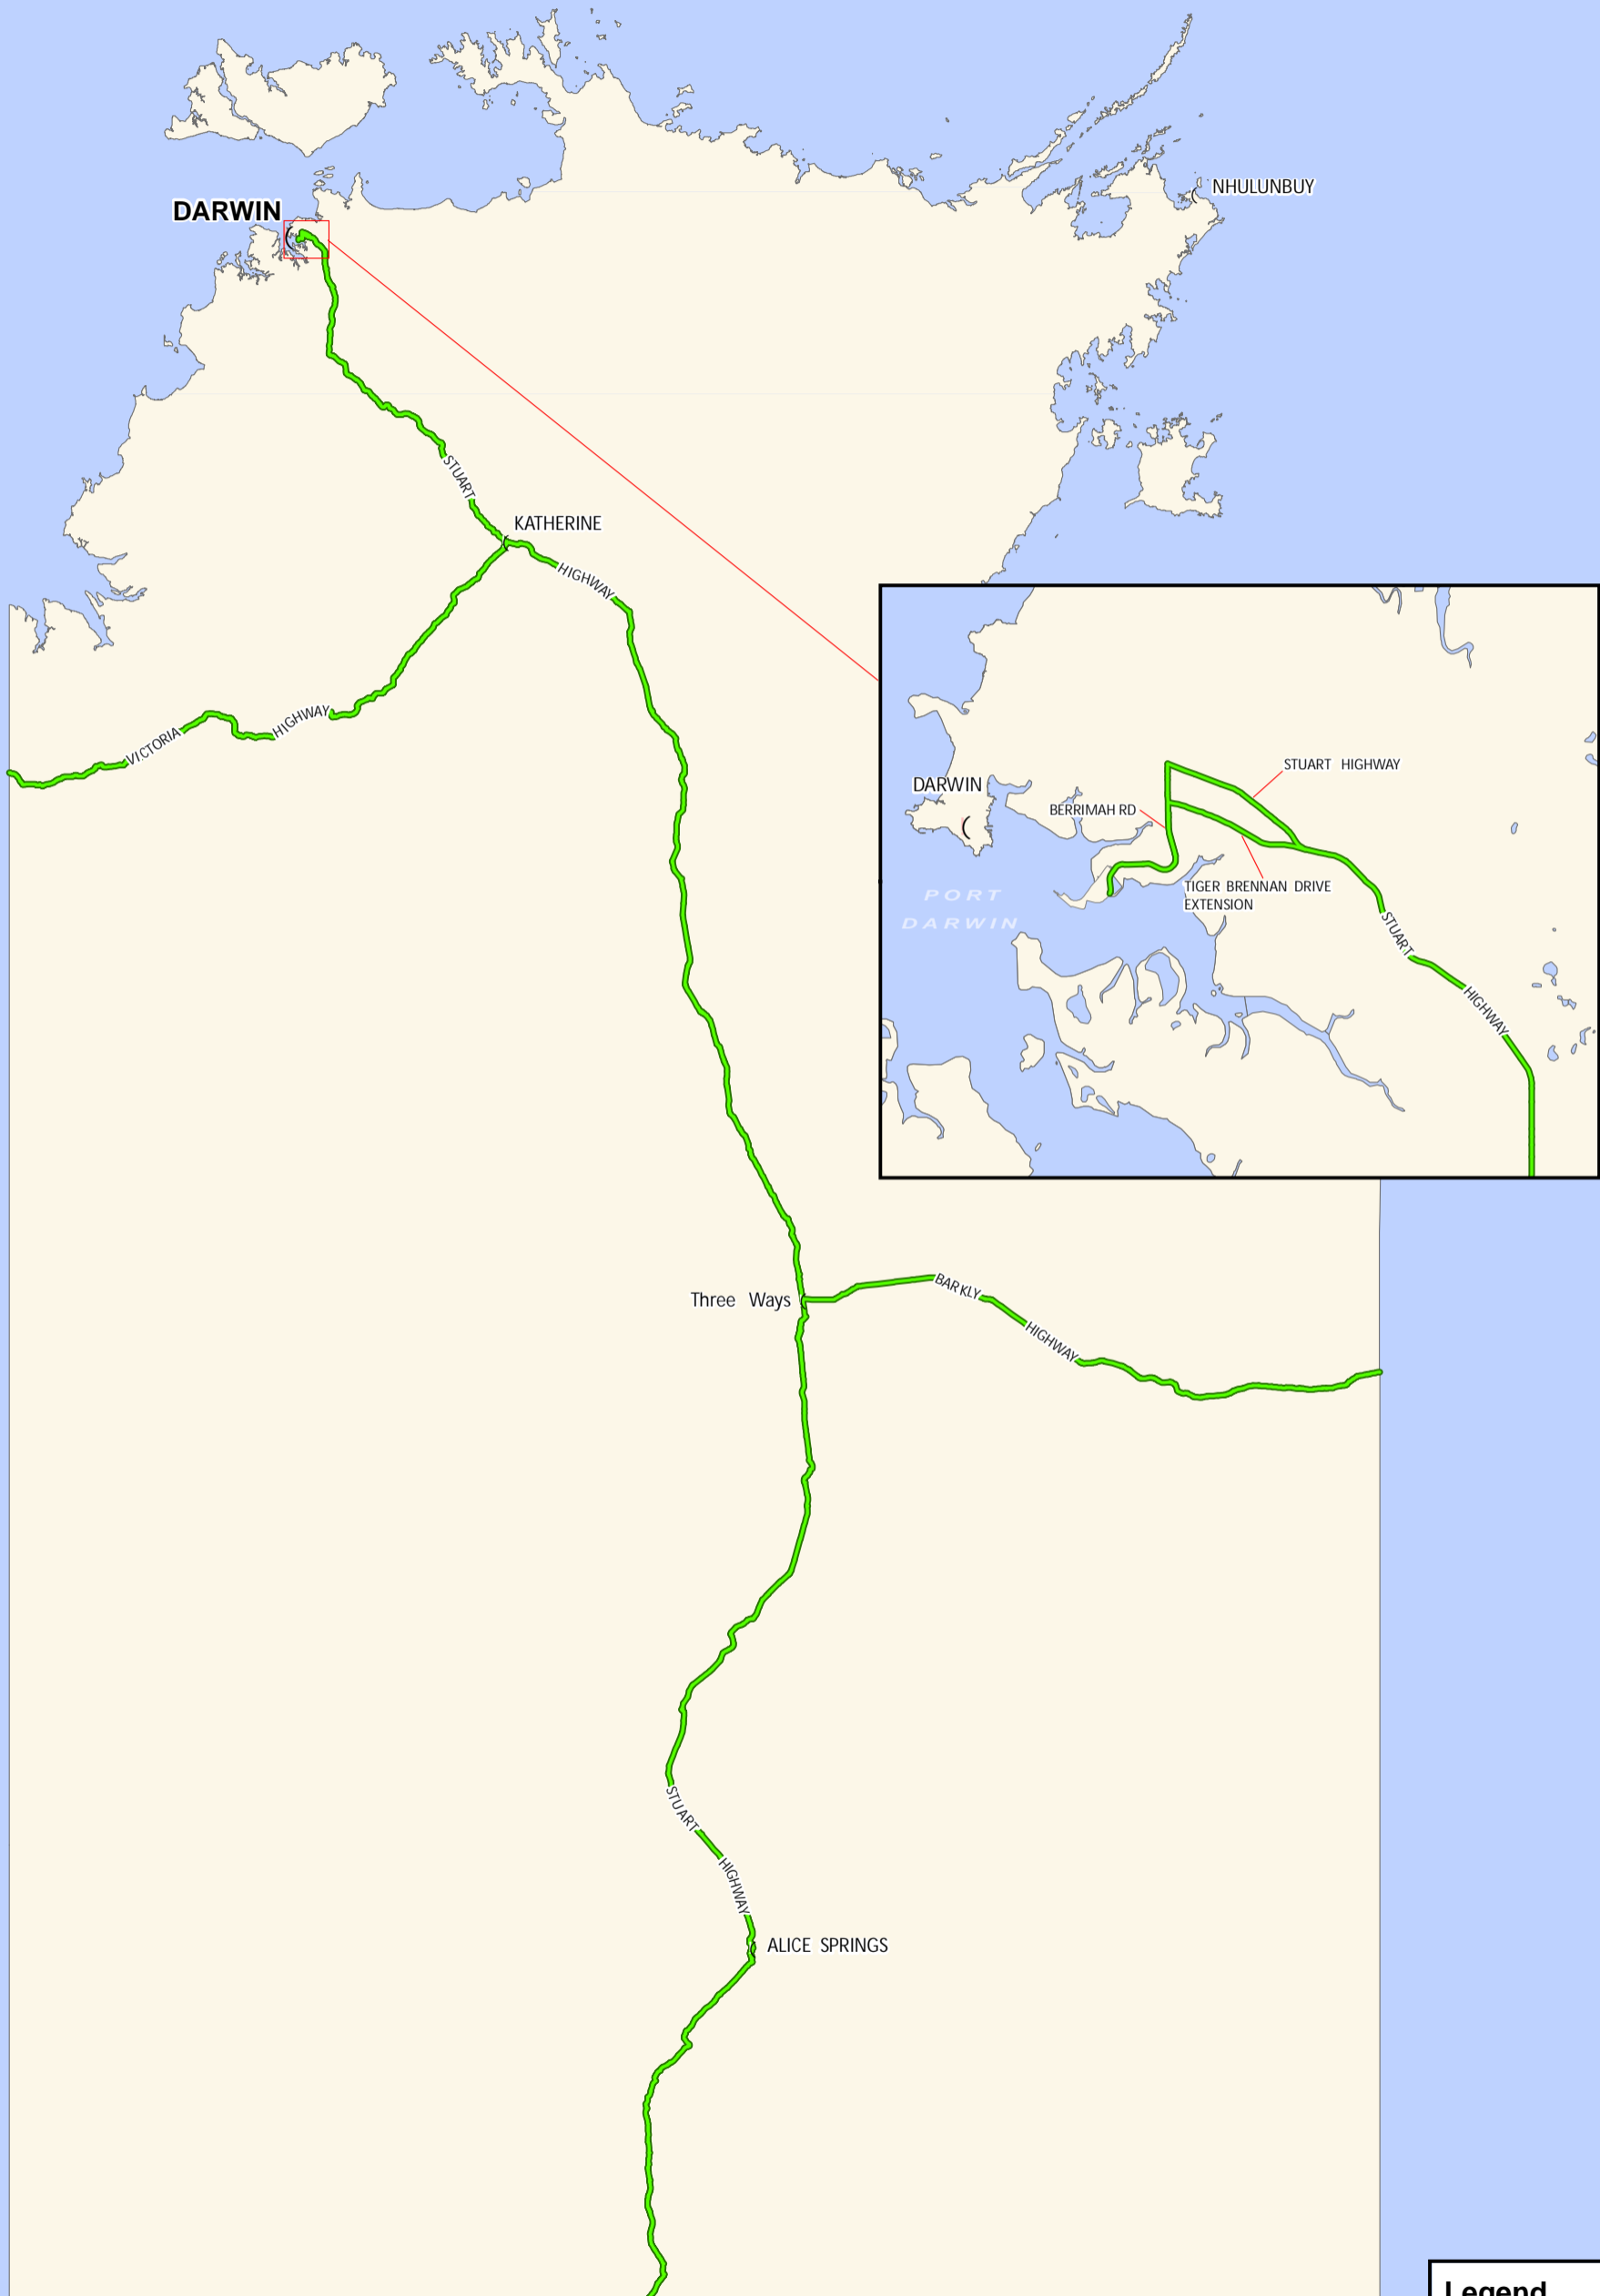

# NATIONAL LAND TRANSPORT NETWORK ROAD CORRIDORS - NORTHERN TERRITORY

**Legend**

- ( Capital City
- National Network - Road

0 200 400 600 800  
Scale (km)